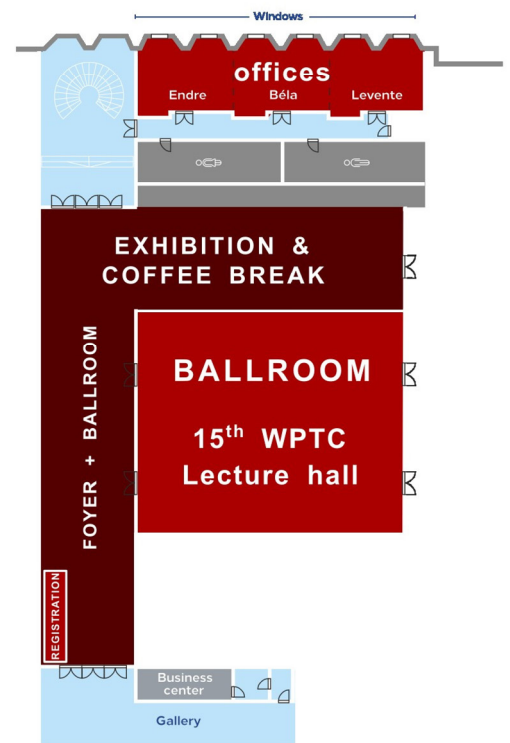

GROUND FLOOR
LOBBY LEVEL

FIRST FLOOR
BALLROOM LEVEL

-1 LEVEL

Floor Map Key

-  Elevator
-  15th WPTC & 17th ISHS areas
-  Exhibition & coffee break area (details on the back cover)
-  Amenities/Service areas
-  Foyer space