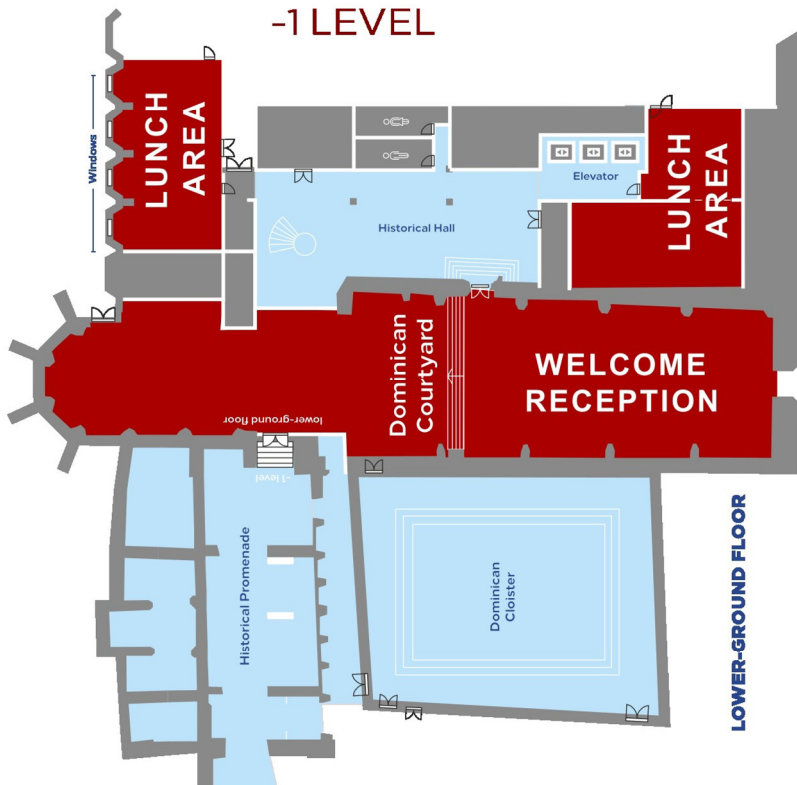

GROUND FLOOR
LOBBY LEVEL

FIRST FLOOR
BALLROOM LEVEL

-1 LEVEL

Floor Map Key

-  Elevator
-  15th WPTC & 17th ISHS areas
-  Exhibition & coffee break area (details on the back cover)
-  Amenities/Service areas
-  Foyer space