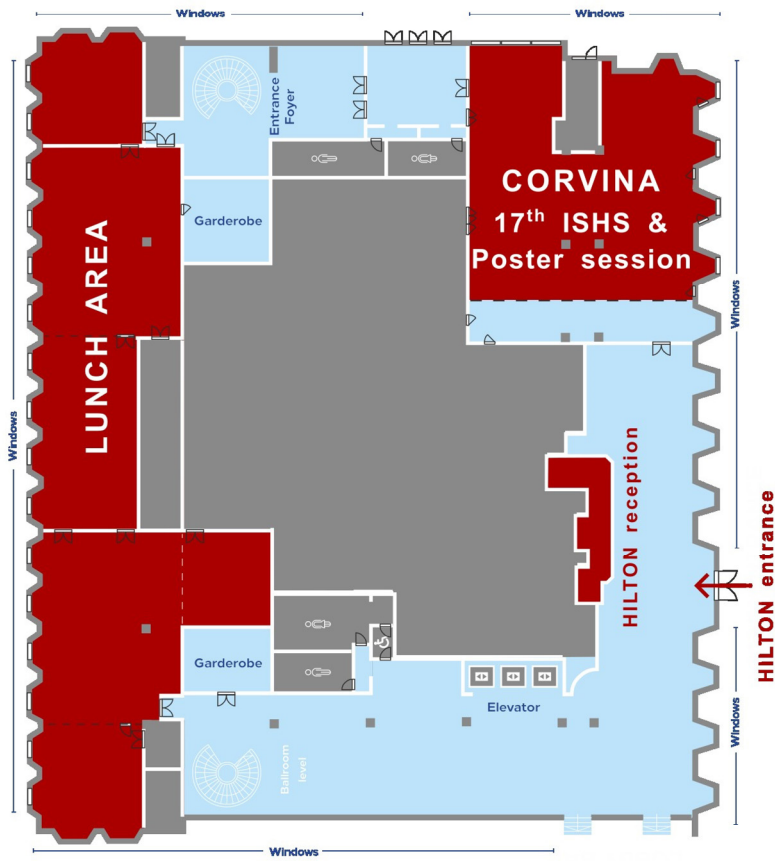

GROUND FLOOR
LOBBY LEVEL

FIRST FLOOR
BALLROOM LEVEL

-1 LEVEL

Floor Map Key

-  Elevator
-  15th WPTC & 17th ISHS areas
-  Exhibition & coffee break area (details on the back cover)
-  Amenities/Service areas
-  Foyer space